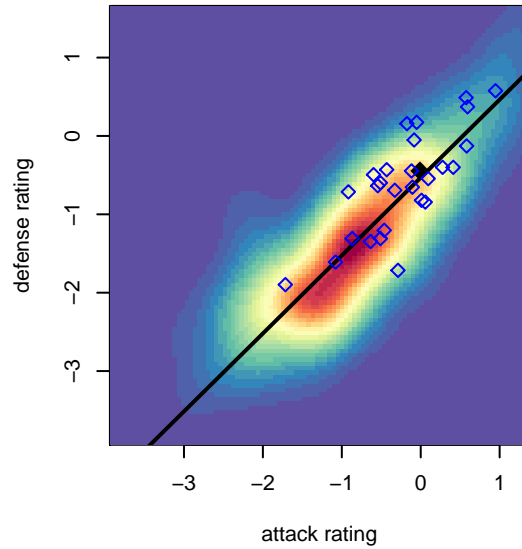

Venues played:  
 2014 Starfire Spring Classic BU12  
 2014 Sounders FC Cup BU12  
 2014 Bend Premier Cup U12B GOLD U12  
 2014 Tyee Cup Silver U13-14  
 2014 RCL B02 Div 3  
 2014 PacNW Winter Classic Premier II U12  
 2014 Win RCL B02 Div 3  
 2014 WYS Presidents Cup B02 Division 2

**Harbor Premier Green B02**  
 Dots are actual minus expected GF (blue circles) and GA (red triangles).  
 Blue line is smoothed change in attack strength. Red is smoothed change in defense strength.

**attack and defense variance (black dot)  
relative to other teams  
and top 10 in region**

**attack and defense rating  
relative to others at age  
and all opponents in last 13 months**

**Performance relative to 13 month average**