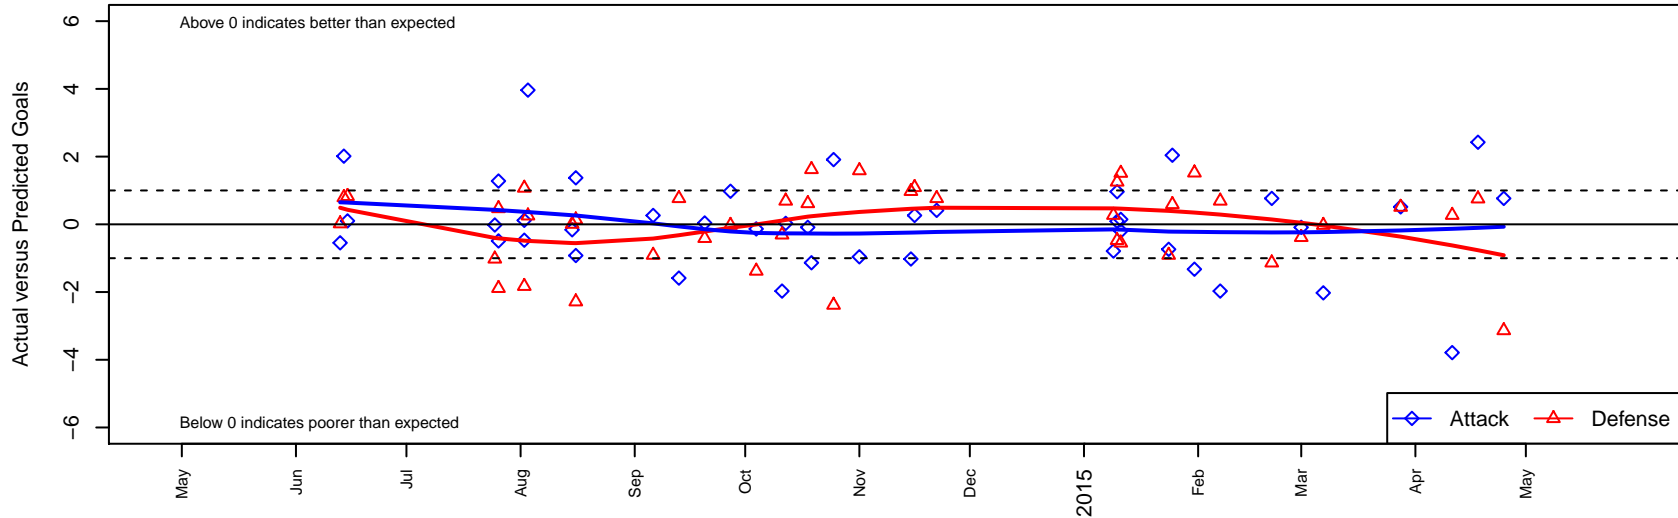

## Harbor Premier Green B02

Harbor FC  
 Gig Harbor, WA  
 B02 total strength=733  
 attack=0.99 defense=0.64  
 fall league = RCL B02 Div 3  
 spr league = Win RCL B02 Div 3  
 notes= Canas 2013; Alire 2014

**Harbor Premier Green B02**  
 Dots are actual minus expected GF (blue circles) and GA (red triangles).  
 Blue line is smoothed change in attack strength. Red is smoothed change in defense strength.

**attack and defense variance (black dot)  
relative to other teams  
and top 10 in region**

**attack and defense rating  
relative to others at age  
and all opponents in last 13 months**

**Performance relative to 13 month average**