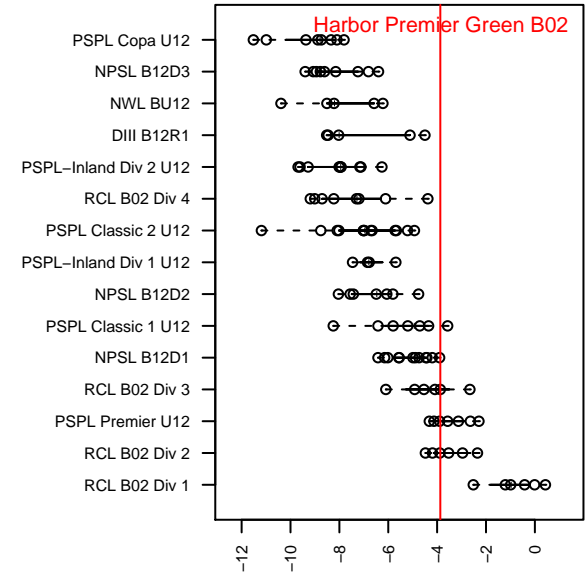

Venues played:  
 2014 Starfire Spring Classic BU12  
 2014 Sounders FC Cup BU12  
 2014 Bend Premier Cup U12B GOLD U12  
 2014 Tyee Cup Silver U13-14  
 2014 RCL B02 Div 3  
 2014 PacNW Winter Classic Premier II U12  
 2014 Win RCL B02 Div 3  
 2014 WYS Presidents Cup B02 Division 2

**Harbor Premier Green B02**  
 Dots are actual minus expected GF (blue circles) and GA (red triangles).  
 Blue line is smoothed change in attack strength. Red is smoothed change in defense strength.

**attack and defense variance (black dot)  
relative to other teams  
and top 10 in region**

**attack and defense rating  
relative to others at age  
and all opponents in last 13 months**

**Performance relative to 13 month average**