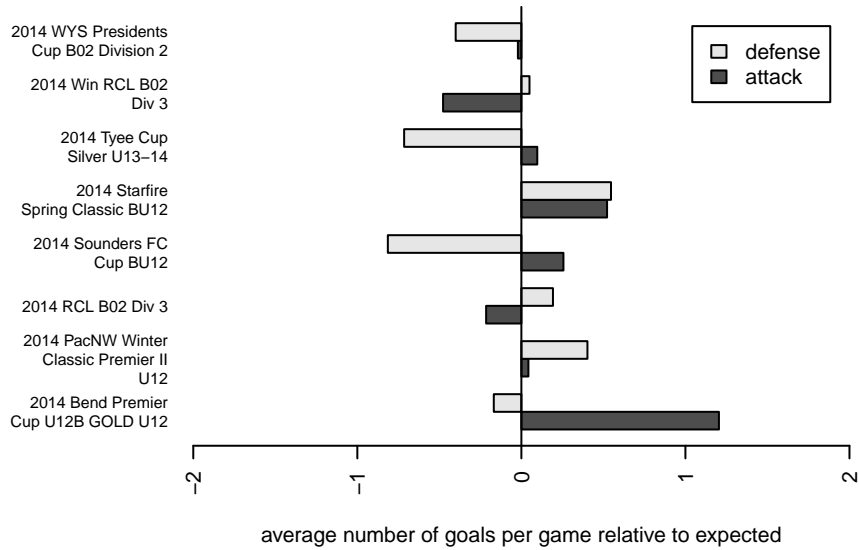

**Harbor Premier Green B02**  
 Dots are actual minus expected GF (blue circles) and GA (red triangles).  
 Blue line is smoothed change in attack strength. Red is smoothed change in defense strength.

**attack and defense variance (black dot)  
relative to other teams  
and top 10 in region**

**attack and defense rating  
relative to others at age  
and all opponents in last 13 months**

**Performance relative to 13 month average**